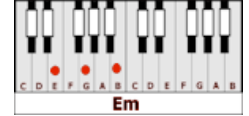

SILVER WINGS – Merle Haggard (G)

GUITAR / KEYBOARD CHORDS:

G = 320003

Am = xo221o

D = xxo232

C = x32o1o

Em = o2200o

INTRO: G Am D G