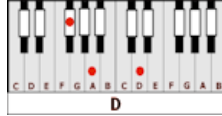

SILVER WINGS – Merle Haggard (G)

GUITAR / KEYBOARD CHORDS:

G = 320003

Am = xo221o

D = xxo232

C = x32o1o

Em = o2200o

INTRO: G Am D G